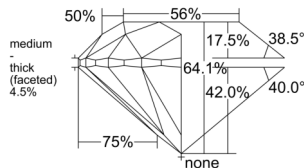

GIA®

FACSIMILE

GIA REPORT

7521744745

Verify this report at GIA.edu

GIA NATURAL DIAMOND DOSSIER®

July 09, 2025
GIA Report Number 7521744745
Shape and Cutting Style ..... Round Brilliant
Measurements ..... 5.51 - 5.59 x 3.55 mm

GRADING RESULTS

Carat Weight ..... 0.70 carat
Color Grade ..... E
Clarity Grade VS2
Cut Grade ..... Very Good

ADDITIONAL GRADING INFORMATION

Polish ..... Excellent
Symmetry ..... Very Good
Fluorescence ..... None
Clarity Characteristics ..... Cloud
Inscription(s): GIA 7521744745

PROPORTIONS

Profile to actual proportions

GRADING SCALES

GIA COLOR SCALE

COLORLESS	D
	E
	F
	G
	H
	I
	J
NEAR COLORLESS	K
	L
FAIN	M
	N
	O
	P
VERY LIGHT	Q
	R
	S
	T
	U
	V
	W
	X
	Y
LIGHT	Z

GIA CLARITY SCALE

FLAWLESS	VERY VERY SLIGHTLY INCLUDED	VVS₁	VVS₂	VS₁	VS₂	SLIGHTLY INCLUDED	SI₁	SI₂	I₁	I₂	I₃	
												VERY SLIGHTLY INCLUDED
INTERNALLY FLAWLESS												

GIA CUT SCALE

EXCELLENT
VERY GOOD
GOOD
FAIR
POOR