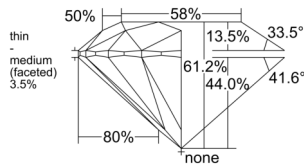

GIA®

FACSIMILE

GIA REPORT 7521709301

Verify this report at GIA.edu

GIA NATURAL DIAMOND DOSSIER®

July 05, 2025
GIA Report Number 7521709301
Shape and Cutting Style ..... Round Brilliant
Measurements ..... 4.78 - 4.80 x 2.93 mm

GRADING RESULTS

Carat Weight ..... 0.40 carat
Color Grade ..... F
Clarity Grade S11
Cut Grade ..... Excellent

ADDITIONAL GRADING INFORMATION

Polish ..... Excellent
Symmetry ..... Excellent
Fluorescence ..... None
Clarity Characteristics ..... Feather, Crystal
Inscription(s): GIA 7521709301

PROPORTIONS

GRADING SCALES

GIA COLOR SCALE	GIA CLARITY SCALE	GIA CUT SCALE	
D	FLAWLESS	EXCELLENT	
E	INTERNALLY FLAWLESS		
F		VVS₁	VERY GOOD
G	VVS₂		
H	VS₁	GOOD	
I	VS₂		
J	S1₁	FAIR	
K	S1₂		
L	I₁	POOR	
M	I₂		
N	I₃		
O			
P			
Q			
R			
S			
T			
U			
V			
W			
X			
Y			
Z