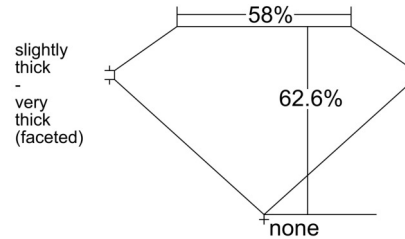

GIA NATURAL DIAMOND GRADING REPORT

July 07, 2025
 GIA Report Number 7521706061
 Shape and Cutting Style Pear Brilliant
 Measurements 12.71 x 7.93 x 4.97 mm

GRADING RESULTS

Carat Weight 3.02 carat
 Color Grade H
 Clarity Grade SI1

Profile not to actual proportions

CLARITY CHARACTERISTICS

KEY TO SYMBOLS*

-  Twinning Wisp
-  Feather
-  Indented Natural
-  Natural

* Red symbols denote internal characteristics (inclusions). Green or black symbols denote external characteristics (blemishes). Diagram is an approximate representation of the diamond, and symbols shown indicate type, position, and approximate size of clarity characteristics. All clarity characteristics may not be shown. Details of finish are not shown.