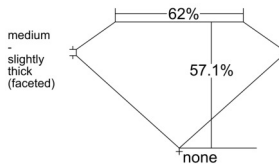

GIA®

FACSIMILE

GIA REPORT 7521682130

Verify this report at GIA.edu

GIA NATURAL DIAMOND DOSSIER®

July 03, 2025
GIA Report Number 7521682130
Shape and Cutting Style ..... Heart Brilliant
Measurements ..... 4.94 x 5.62 x 3.21 mm

GRADING RESULTS

Carat Weight ..... 0.50 carat
Color Grade ..... D
Clarity Grade VS1

ADDITIONAL GRADING INFORMATION

Polish ..... Excellent
Symmetry ..... Excellent
Fluorescence ..... Faint
Clarity Characteristics..... Crystal, Feather, Needle, Pinpoint
Inscription(s): GIA 7521682130

PROPORTIONS

Profile not to actual proportions

GRADING SCALES

GIA COLOR SCALE		GIA CLARITY SCALE	
COLORLESS	D	VERY VERY SLIGHTLY INCLUDED	FLAWLESS
	E		INTERNALLY FLAWLESS
	F		VVS₁
	G		VVS₂
	H		VS₁
	I		VS₂
	J		SI₁
	K		SI₂
	L		I₁
	M		I₂
NEAR COLORLESS	N	SLIGHTLY INCLUDED	I₃
	O		
	P		
	Q		
FAINT	R		
	S		
	T		
	U		
VERY LIGHT	V		
	W		
	X		
	Y		
LIGHT	Z