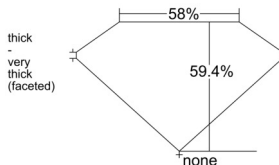

GIA®

FACSIMILE

GIA REPORT 7521677758

Verify this report at GIA.edu

GIA NATURAL DIAMOND DOSSIER®

July 07, 2025
GIA Report Number 7521677758
Shape and Cutting Style ..... Marquise Brilliant
Measurements ..... 7.56 x 3.65 x 2.17 mm

GRADING RESULTS

Carat Weight ..... 0.33 carat
Color Grade ..... F
Clarity Grade VS1

ADDITIONAL GRADING INFORMATION

Polish ..... Good
Symmetry ..... Very Good
Fluorescence ..... Medium Blue
Clarity Characteristics ..... Twinning Wisp
Inscription(s): GIA 7521677758

PROPORTIONS

Profile not to actual proportions

GRADING SCALES

GIA COLOR SCALE		GIA CLARITY SCALE	
COLORLESS	D	VERY VERY SLIGHTLY INCLUDED	FLAWLESS
	E		INTERNALLY FLAWLESS
	F		VS₁
	G		VS₂
	H		VS₁
	I		VS₂
	J		SI₁
	K		SI₂
	L		I₁
	M		I₂
NEAR COLORLESS	N	SLIGHTLY INCLUDED	I₃
	O		
	P		
	Q		
FAINT	R		
	S		
	T		
	U		
VERY LIGHT	V		
	W		
	X		
	Y		
LIGHT	Z