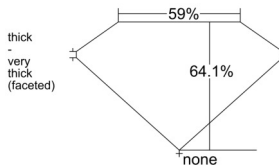

GIA®

FACSIMILE

GIA REPORT 7521560339

Verify this report at GIA.edu

GIA NATURAL DIAMOND DOSSIER®

June 20, 2025
GIA Report Number 7521560339
Shape and Cutting Style ..... Oval Brilliant
Measurements ..... 7.49 x 5.18 x 3.32 mm

GRADING RESULTS

Carat Weight ..... 0.81 carat
Color Grade ..... J
Clarity Grade SI2

ADDITIONAL GRADING INFORMATION

Polish ..... Very Good
Symmetry ..... Excellent
Fluorescence ..... None
Clarity Characteristics ..... Cloud, Crystal
Inscription(s): GIA 7521560339

PROPORTIONS

Profile not to actual proportions

GRADING SCALES

GIA COLOR SCALE		GIA CLARITY SCALE			
COLORLESS	D	VERY VERY SLIGHTLY INCLUDED	FLAWLESS		
	E		INTERNALLY FLAWLESS		
	F	VERY SLIGHTLY INCLUDED	VVS₁		
	G		VVS₂		
	H		VS₁		
	NEAR COLORLESS	I	SLIGHTLY INCLUDED	VS₂	
		J		SI₁	
		FAINT	K	INCLUDED	SI₂
			L		I₁
			M		I₂
VERT LIGHT	N	LIGHT	I₃		
	O				
	P				
	Q				
	R				
	S				
	T