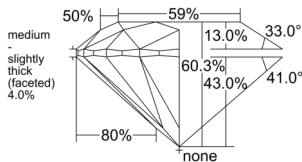

GIA®

FACSIMILE

GIA NATURAL DIAMOND DOSSIER®

June 20, 2025
GIA Report Number 7521558069
Shape and Cutting Style ..... Round Brilliant
Measurements ..... 4.63 - 4.65 x 2.80 mm

GRADING RESULTS

Carat Weight ..... 0.37 carat
Color Grade ..... E
Clarity Grade VVS2
Cut Grade ..... Excellent

ADDITIONAL GRADING INFORMATION

Polish ..... Excellent
Symmetry ..... Excellent
Fluorescence ..... Medium Blue
Clarity Characteristics ..... Pinpoint
Inscription(s): GIA 7521558069

GIA REPORT 7521558069

Verify this report at GIA.edu

PROPORTIONS

Profile to actual proportions

GRADING SCALES

GIA COLOR SCALE	GIA CLARITY SCALE	GIA CUT SCALE	
D	FLAWLESS	EXCELLENT	
E	INTERNALLY FLAWLESS		
F		VVS₁	VERY GOOD
G	VVS₂		
H	VS₁	GOOD	
I	VS₂		
J	SI₁	FAIR	
K	SI₂		
L	I₁	POOR	
M			
N			
O	I₂		
P			
Q			
R	I₃		
S			
T			
U			
V			
W			
X			
Y			
Z