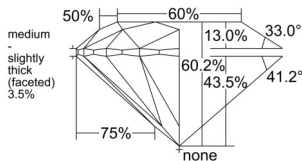

GIA®

FACSIMILE

GIA REPORT 7521534824

Verify this report at GIA.edu

GIA NATURAL DIAMOND DOSSIER®

June 18, 2025
GIA Report Number 7521534824
Shape and Cutting Style ..... Round Brilliant
Measurements ..... 5.43 - 5.45 x 3.27 mm

GRADING RESULTS

Carat Weight ..... 0.59 carat
Color Grade ..... D
Clarity Grade VVS2
Cut Grade ..... Excellent

ADDITIONAL GRADING INFORMATION

Polish ..... Excellent
Symmetry ..... Excellent
Fluorescence ..... Medium Blue
Clarity Characteristics..... Pinpoint, Needle
Inscription(s): GIA 7521534824

PROPORTIONS

Profile to actual proportions

GRADING SCALES

GIA COLOR SCALE	GIA CLARITY SCALE	GIA CUT SCALE	
D	FLAWLESS	EXCELLENT	
E	INTERNALLY FLAWLESS		
F		VVS₁	VERY GOOD
G	VVS₂		
H	VS₁	GOOD	
I	VS₂		
J	SI₁	FAIR	
K	SI₂		
L	I₁	POOR	
M			
N			
O	I₂		
P			
Q			
R	I₃		
S			
T			
U			
V			
W			
X			
Y			
Z