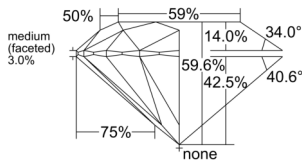

GIA®

FACSIMILE

GIA NATURAL DIAMOND DOSSIER®

June 19, 2025
GIA Report Number 7521534301
Shape and Cutting Style ..... Round Brilliant
Measurements ..... 6.02 - 6.05 x 3.59 mm

GRADING RESULTS

Carat Weight ..... 0.80 carat
Color Grade ..... F
Clarity Grade S11
Cut Grade ..... Excellent

ADDITIONAL GRADING INFORMATION

Polish ..... Excellent
Symmetry ..... Excellent
Fluorescence ..... None
Clarity Characteristics..... Crystal, Cloud, Feather
Inscription(s): GIA 7521534301

GIA REPORT 7521534301

Verify this report at GIA.edu

PROPORTIONS

Profile to actual proportions

GRADING SCALES

GIA COLOR SCALE

COLORESS	D
	E
	F
	G
	H
	I
	J
NEAR COLORESS	K
	L
FAIN	M
	N
	O
	P
	Q
VERY LIGHT	R
	S
	T
	U
	V
	W
	X
	Y
LIGHT	Z

GIA CLARITY SCALE

VERY VERY SLIGHTLY INCLUDED	FLAWLESS
	INTERNALLY FLAWLESS
VERY SLIGHTLY INCLUDED	VVS₁
	VVS₂
SLIGHTLY INCLUDED	VS₁
	VS₂
INCLUDED	SI₁
	SI₂
	I₁
	I₂
	I₃

GIA CUT SCALE

EXCELLENT
VERY GOOD
GOOD
FAIR
POOR