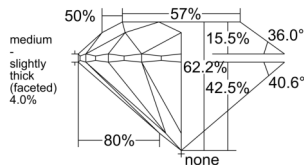

GIA®

FACSIMILE

GIA REPORT

7521488181

Verify this report at GIA.edu

GIA NATURAL DIAMOND DOSSIER®

June 14, 2025
GIA Report Number 7521488181
Shape and Cutting Style ..... Round Brilliant
Measurements ..... 4.68 - 4.72 x 2.93 mm

GRADING RESULTS

Carat Weight ..... 0.40 carat
Color Grade ..... D
Clarity Grade VVS2
Cut Grade ..... Excellent

ADDITIONAL GRADING INFORMATION

Polish ..... Excellent
Symmetry ..... Excellent
Fluorescence ..... None
Clarity Characteristics ..... Pinpoint
Inscription(s): GIA 7521488181

PROPORTIONS

Profile to actual proportions

GRADING SCALES

GIA COLOR SCALE

COLORLESS	D
	E
	F
	G
	H
	I
	J
NEAR COLORLESS	K
	L
Faint	M
	N
	O
	P
Very Light	Q
	R
	S
	T
	U
	V
Light	W
	X
	Y
	Z

GIA CLARITY SCALE

FLAWLESS	VERY VERY SLIGHTLY INCLUDED	VVS₁	VVS₂	VS₁	VS₂	SI₁	SI₂	I₁	I₂	I₃	
											INTERNALLY FLAWLESS

GIA CUT SCALE

EXCELLENT
VERY GOOD
GOOD
FAIR
POOR