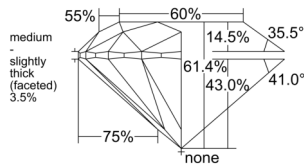

GIA®

FACSIMILE

GIA REPORT

7521453504

Verify this report at GIA.edu

GIA NATURAL DIAMOND DOSSIER®

June 11, 2025
GIA Report Number 7521453504
Shape and Cutting Style ..... Round Brilliant
Measurements ..... 6.15 - 6.19 x 3.79 mm

GRADING RESULTS

Carat Weight ..... 0.90 carat
Color Grade ..... G
Clarity Grade ..... Internally Flawless
Cut Grade ..... Excellent

ADDITIONAL GRADING INFORMATION

Polish ..... Excellent
Symmetry ..... Excellent
Fluorescence ..... Medium Blue
Clarity Characteristics ..... Minor Details of Polish
Inscription(s): GIA 7521453504

PROPORTIONS

Profile to actual proportions

GRADING SCALES

GIA COLOR SCALE

COLOURESS	D
	E
	F
	G
	H
	I
	J
NEAR COLOURESS	K
	L
FAIN	M
	N
	O
	P
	Q
VERY LIGHT	R
	S
	T
	U
	V
	W
	X
	Y
LIGHT	Z

GIA CLARITY SCALE

VERY VERY SLIGHTLY INCLUDED	FLAWLESS
	INTERNALLY FLAWLESS
VERY SLIGHTLY INCLUDED	VVS₁
	VVS₂
SLIGHTLY INCLUDED	VS₁
	VS₂
INCLUDED	SI₁
	SI₂
	I₁
	I₂
	I₃

GIA CUT SCALE

EXCELLENT
VERY GOOD
GOOD
FAIR
POOR