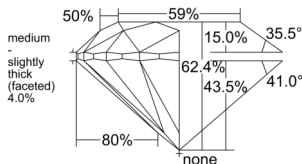

GIA®

FACSIMILE

GIA REPORT 7521365274

Verify this report at GIA.edu

GIA NATURAL DIAMOND DOSSIER®

June 04, 2025
GIA Report Number 7521365274
Shape and Cutting Style ..... Round Brilliant
Measurements ..... 5.69 - 5.72 x 3.56 mm

GRADING RESULTS

Carat Weight ..... 0.72 carat
Color Grade ..... E
Clarity Grade VVS2
Cut Grade ..... Excellent

ADDITIONAL GRADING INFORMATION

Polish ..... Excellent
Symmetry ..... Excellent
Fluorescence ..... Medium Blue
Clarity Characteristics ..... Pinpoint
Inscription(s): GIA 7521365274

PROPORTIONS

Profile to actual proportions