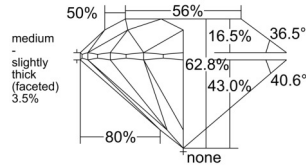

GIA®

FACSIMILE

GIA REPORT 7521318429

Verify this report at GIA.edu

GIA NATURAL DIAMOND DOSSIER®

June 04, 2025
GIA Report Number 7521318429
Shape and Cutting Style ..... Round Brilliant
Measurements ..... 6.12 - 6.15 x 3.85 mm

GRADING RESULTS

Carat Weight ..... 0.90 carat
Color Grade ..... E
Clarity Grade VS1
Cut Grade ..... Excellent

ADDITIONAL GRADING INFORMATION

Polish ..... Excellent
Symmetry ..... Excellent
Fluorescence ..... None
Clarity Characteristics..... Crystal, Pinpoint, Indented Natural
Inscription(s): GIA 7521318429

PROPORTIONS

Profile to actual proportions