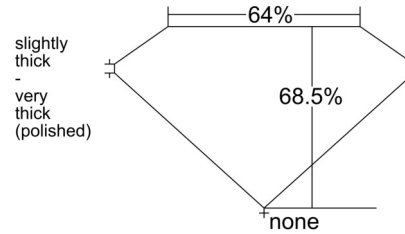

PROPORTIONS

Profile not to actual proportions