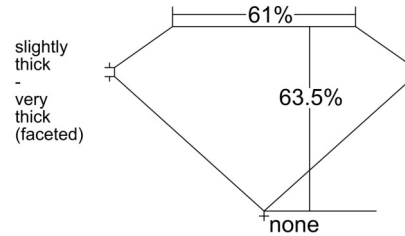

PROPORTIONS

Profile not to actual proportions