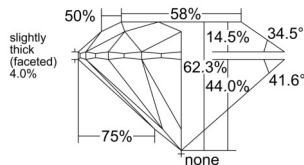

GIA®

FACSIMILE

GIA NATURAL DIAMOND DOSSIER®

May 26, 2025
GIA Report Number 7521264047
Shape and Cutting Style ..... Round Brilliant
Measurements ..... 4.94 - 4.97 x 3.09 mm

GRADING RESULTS

Carat Weight ..... 0.46 carat
Color Grade I
Clarity Grade VS2
Cut Grade ..... Excellent

ADDITIONAL GRADING INFORMATION

Polish ..... Excellent
Symmetry ..... Excellent
Fluorescence ..... Faint
Clarity Characteristics..... Cloud, Feather, Crystal
Inscription(s): GIA 7521264047

GIA REPORT 7521264047

Verify this report at GIA.edu

PROPORTIONS

Profile to actual proportions