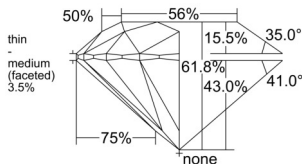

GIA®

FACSIMILE

GIA REPORT 7521250672

Verify this report at GIA.edu

GIA NATURAL DIAMOND DOSSIER®

May 26, 2025
GIA Report Number 7521250672
Shape and Cutting Style ..... Round Brilliant
Measurements ..... 4.57 - 4.59 x 2.83 mm

GRADING RESULTS

Carat Weight ..... 0.36 carat
Color Grade ..... E
Clarity Grade S11
Cut Grade ..... Excellent

ADDITIONAL GRADING INFORMATION

Polish ..... Excellent
Symmetry ..... Excellent
Fluorescence ..... None
Clarity Characteristics ..... Crystal, Feather
Inscription(s): GIA 7521250672

PROPORTIONS

GRADING SCALES

GIA COLOR SCALE	GIA CLARITY SCALE	GIA CUT SCALE	
D	FLAWLESS	EXCELLENT	
E	INTERNALLY FLAWLESS		
F		VVS₁	VERY GOOD
G	VVS₂		
H	VS₁	GOOD	
I	VS₂		
J	S1₁	FAIR	
K	S1₂		
L	I₁	POOR	
M	I₂		
N	I₃		
O			
P			
Q			
R			
S			
T			
U			
V			
W			
X			
Y			
Z