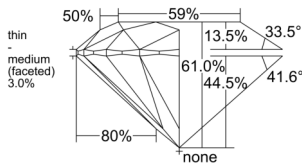

GIA®

FACSIMILE

GIA REPORT 7521159254

Verify this report at GIA.edu

GIA NATURAL DIAMOND DOSSIER®

May 16, 2025
GIA Report Number 7521159254
Shape and Cutting Style ..... Round Brilliant
Measurements ..... 5.43 - 5.47 x 3.32 mm

GRADING RESULTS

Carat Weight ..... 0.59 carat
Color Grade ..... E
Clarity Grade VVS1
Cut Grade ..... Excellent

ADDITIONAL GRADING INFORMATION

Polish ..... Excellent
Symmetry ..... Excellent
Fluorescence ..... None
Clarity Characteristics ..... Pinpoint
Inscription(s): GIA 7521159254

PROPORTIONS

Profile to actual proportions

GRADING SCALES

GIA COLOR SCALE

COLORLESS	D
	E
	F
	G
	H
	I
	J
NEAR COLORLESS	K
	L
Faint	M
	N
	O
	P
	Q
	R
	S
	T
	U
	V
	W
	X
	Y
Light	Z

GIA CLARITY SCALE

FLAWLESS	VERY VERY SLIGHTLY INCLUDED	VVS₁	VVS₂	VS₁	VS₂	SI₁	SI₂	I₁	I₂	I₃	
											VERY SLIGHTLY INCLUDED
INTERNALLY FLAWLESS											

GIA CUT SCALE

EXCELLENT
VERY GOOD
GOOD
FAIR
POOR