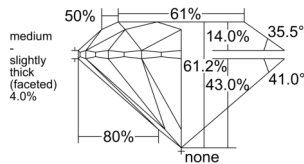

GIA®

FACSIMILE

GIA REPORT

7521140300

Verify this report at GIA.edu

GIA NATURAL DIAMOND DOSSIER®

May 19, 2025
GIA Report Number 7521140300
Shape and Cutting Style ..... Round Brilliant
Measurements ..... 4.71 - 4.73 x 2.89 mm

GRADING RESULTS

Carat Weight ..... 0.40 carat
Color Grade ..... J
Clarity Grade VS2
Cut Grade ..... Excellent

ADDITIONAL GRADING INFORMATION

Polish ..... Excellent
Symmetry ..... Excellent
Fluorescence ..... Faint
Clarity Characteristics ..... Crystal
Inscription(s): GIA 7521140300

PROPORTIONS

Profile to actual proportions