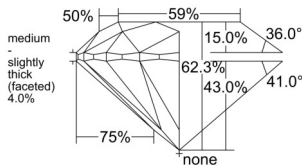

GIA®

FACSIMILE

GIA REPORT 7521053001

Verify this report at GIA.edu

GIA NATURAL DIAMOND DOSSIER®

May 07, 2025
GIA Report Number 7521053001
Shape and Cutting Style ..... Round Brilliant
Measurements ..... 5.33 - 5.37 x 3.34 mm

GRADING RESULTS

Carat Weight ..... 0.60 carat
Color Grade ..... H
Clarity Grade VVS1
Cut Grade ..... Excellent

ADDITIONAL GRADING INFORMATION

Polish ..... Excellent
Symmetry ..... Excellent
Fluorescence ..... Faint
Clarity Characteristics ..... Feather, Chip
Inscription(s): GIA 7521053001

PROPORTIONS

Profile to actual proportions

GRADING SCALES

GIA COLOR SCALE	GIA CLARITY SCALE	GIA CUT SCALE	
D	FLAWLESS	EXCELLENT	
E	INTERNALLY FLAWLESS		
F		VVS₁	VERY GOOD
G	VVS₂		
H	VS₁	GOOD	
I	VS₂		
J	SI₁	FAIR	
K	SI₂		
L	I₁	POOR	
M	I₂		
N	I₃		
O			
P			
Q			
R			
S			
T			
U			
V			
W			
X			
Y			
Z