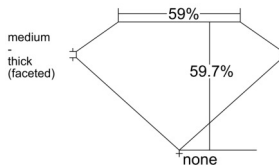

GIA®

FACSIMILE

GIA REPORT 7518845643

Verify this report at GIA.edu

GIA NATURAL DIAMOND DOSSIER®

April 09, 2025
GIA Report Number 7518845643
Shape and Cutting Style ..... Heart Brilliant
Measurements ..... 4.14 x 4.70 x 2.81 mm

GRADING RESULTS

Carat Weight ..... 0.31 carat
Color Grade ..... E
Clarity Grade VVS1

ADDITIONAL GRADING INFORMATION

Polish ..... Excellent
Symmetry ..... Very Good
Fluorescence ..... None
Clarity Characteristics ..... Pinpoint
Inscription(s): GIA 7518845643

PROPORTIONS

Profile not to actual proportions

GRADING SCALES

GIA COLOR SCALE		GIA CLARITY SCALE			
COLORLESS	D	NEAR COLORLESS	FLAWLESS		
	E		INTERNALLY FLAWLESS		
	F		VERY VERY SLIGHTLY INCLUDED	VVS₁	
	G			VVS₂	
	H			VERY SLIGHTLY INCLUDED	VS₁
	I		VS₂		
	J		SLIGHTLY INCLUDED	SI₁	
	K			SI₂	
	L			INCLUDED	I₁
	M				I₂
N	I₃				
O					
P					
Q					
R					
S					
T					
U					
V					
W					
X					
Y					
Z