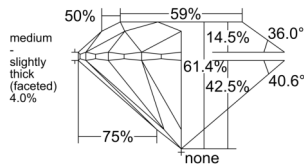

GIA®

FACSIMILE

GIA REPORT 7518833302

Verify this report at GIA.edu

GIA NATURAL DIAMOND DOSSIER®

April 08, 2025
GIA Report Number 7518833302
Shape and Cutting Style ..... Round Brilliant
Measurements ..... 5.66 - 5.68 x 3.48 mm

GRADING RESULTS

Carat Weight ..... 0.70 carat
Color Grade I
Clarity Grade VS1
Cut Grade ..... Excellent

ADDITIONAL GRADING INFORMATION

Polish ..... Excellent
Symmetry ..... Excellent
Fluorescence ..... None
Clarity Characteristics ..... Feather, Pinpoint
Inscription(s): GIA 7518833302

PROPORTIONS

Profile to actual proportions

GRADING SCALES

GIA COLOR SCALE

COLORED	D
	E
	F
	G
	H
	I
	J
NEAR COLORLESS	K
	L
FAIN	M
	N
	O
	P
	Q
VERY LIGHT	R
	S
	T
	U
	V
	W
	X
	Y
LIGHT	Z

GIA CLARITY SCALE

FLAWLESS	VERY VERY SLIGHTLY INCLUDED	VS₁	VS₂	VS₁	VS₂	SI₁	SI₂	I₁	I₂	I₃		
											FLAWLESS	INTERNALLY FLAWLESS

GIA CUT SCALE

EXCELLENT
VERY GOOD
GOOD
FAIR
POOR