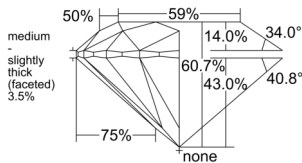

GIA®

FACSIMILE

GIA NATURAL DIAMOND DOSSIER®

March 29, 2025
GIA Report Number 7518744236
Shape and Cutting Style ..... Round Brilliant
Measurements ..... 5.15 - 5.19 x 3.14 mm

GRADING RESULTS

Carat Weight ..... 0.51 carat
Color Grade ..... F
Clarity Grade I2
Cut Grade ..... Excellent

ADDITIONAL GRADING INFORMATION

Polish ..... Excellent
Symmetry ..... Excellent
Fluorescence ..... Faint
Clarity Characteristics ..... Knot
Inscription(s): GIA 7518744236

GIA REPORT 7518744236

Verify this report at GIA.edu

PROPORTIONS

Profile to actual proportions

GRADING SCALES

GIA COLOR SCALE	GIA CLARITY SCALE	GIA CUT SCALE	
D	FLAWLESS	EXCELLENT	
E	INTERNALLY FLAWLESS		
F		VVS₁	VERY GOOD
G	VVS₂		
H	VS₁	GOOD	
I	VS₂		
J	SI₁	FAIR	
K	SI₂		
L	I₁	POOR	
M	I₂		
N	I₃		
O			
P			
Q			
R			
S			
T			
U			
V			
W			
X			
Y			
Z