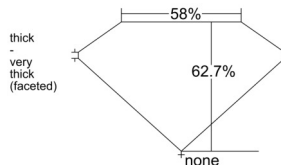

GIA®

FACSIMILE

GIA REPORT

7518604500

Verify this report at GIA.edu

GIA NATURAL DIAMOND DOSSIER®

March 17, 2025
GIA Report Number 7518604500
Shape and Cutting Style ..... Oval Brilliant
Measurements ..... 5.24 x 3.78 x 2.37 mm

GRADING RESULTS

Carat Weight ..... 0.30 carat
Color Grade ..... E
Clarity Grade VS1

ADDITIONAL GRADING INFORMATION

Polish ..... Excellent
Symmetry ..... Good
Fluorescence ..... None
Clarity Characteristics ..... Cloud, Needle
Inscription(s): GIA 7518604500

PROPORTIONS

Profile not to actual proportions

GRADING SCALES

GIA COLOR SCALE		GIA CLARITY SCALE			
COLORLESS	D	VERY VERY SLIGHTLY INCLUDED	FLAWLESS		
	E		INTERNALLY FLAWLESS		
	F	VERY SLIGHTLY INCLUDED	VVS₁		
	G		VVS₂		
	H		VS₁		
	NEAR COLORLESS	I	SLIGHTLY INCLUDED	VS₂	
		J		SI₁	
		FAINT	K	INCLUDED	SI₂
			L		I₁
			M		I₂
VERT LIGHT	N	LIGHT	I₃		
	O				
	P				
	Q				
	R				
	S				
LIGHT	T				
	U				
	V				
	W				
	X				
Y					
Z