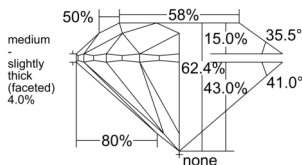

GIA®

FACSIMILE

GIA REPORT 7518590577

Verify this report at GIA.edu

GIA NATURAL DIAMOND DOSSIER®

March 10, 2025
GIA Report Number 7518590577
Shape and Cutting Style ..... Round Brilliant
Measurements ..... 4.26 - 4.29 x 2.67 mm

GRADING RESULTS

Carat Weight ..... 0.30 carat
Color Grade ..... D
Clarity Grade VS2
Cut Grade ..... Excellent

ADDITIONAL GRADING INFORMATION

Polish ..... Excellent
Symmetry ..... Excellent
Fluorescence ..... Faint
Clarity Characteristics ..... Crystal
Inscription(s): GIA 7518590577

PROPORTIONS

GRADING SCALES

GIA COLOR SCALE

COLORESS	D
	E
	F
	G
	H
	I
	J
NEAR COLORESS	K
	L
FAIN	M
	N
	O
	P
VERY LIGHT	Q
	R
	S
	T
	U
	V
	W
	X
	Y
LIGHT	Z

GIA CLARITY SCALE

FLAWLESS	INTERNAL FLAWLESS	
		FLAWLESS
VERY VERY SLIGHTLY INCLUDED	VVS₁	
	VVS₂	
VERY SLIGHTLY INCLUDED	VS₁	
	VS₂	
SLIGHTLY INCLUDED	SI₁	
	SI₂	
INCLUDED	I₁	
	I₂	
	I₃	

GIA CUT SCALE

EXCELLENT
VERY GOOD
GOOD
FAIR
POOR