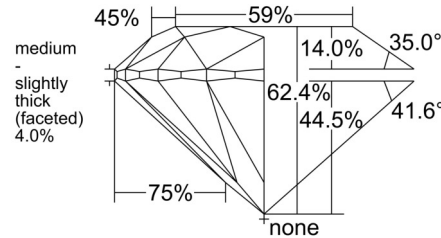

GIA NATURAL DIAMOND GRADING REPORT

February 11, 2025
GIA Report Number 7518402475
Shape and Cutting Style ..... Round Brilliant
Measurements ..... 7.28 - 7.34 x 4.56 mm

GRADING RESULTS

Carat Weight ..... 1.50 carat
Color Grade L
Clarity Grade SI1
Cut Grade ..... Excellent

ADDITIONAL GRADING INFORMATION

Polish ..... Excellent
Symmetry ..... Excellent
Fluorescence ..... None
Inscription(s): GIA 7518402475
Comments: Pinpoints are not shown.

PROPORTIONS