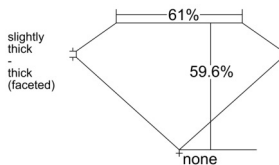

GIA®

FACSIMILE

GIA REPORT 7518359189

Verify this report at GIA.edu

GIA NATURAL DIAMOND DOSSIER®

February 05, 2025
GIA Report Number **7518359189**
Shape and Cutting Style ..... **Pear Brilliant**
Measurements ..... **6.26 x 3.79 x 2.26 mm**

GRADING RESULTS

Carat Weight ..... **0.32 carat**
Color Grade ..... **F**
Clarity Grade **VS2**

ADDITIONAL GRADING INFORMATION

Polish ..... **Excellent**
Symmetry ..... **Excellent**
Fluorescence ..... **None**
Clarity Characteristics ..... **Feather**
Inscription(s): **GIA 7518359189**

PROPORTIONS

Profile not to actual proportions

GRADING SCALES

GIA COLOR SCALE		GIA CLARITY SCALE			
COLORLESS	D	VERY VERY SLIGHTLY INCLUDED	FLAWLESS		
	E		INTERNALLY FLAWLESS		
	F	VERY SLIGHTLY INCLUDED	VVS₁		
	G		VVS₂		
	H		VS₁		
	NEAR COLORLESS	I	SLIGHTLY INCLUDED	VS₂	
		J		SI₁	
		FAINT	K	INCLUDED	SI₂
			L		I₁
			M		I₂
VERT LIGHT			N	INCLUDED	I₃
			O		
			P		
	Q				
LIGHT	R				
	S				
	T				
	U				
	V				
	Z