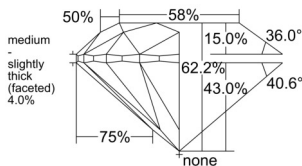

GIA®

FACSIMILE

GIA REPORT 7518330806

Verify this report at GIA.edu

GIA NATURAL DIAMOND DOSSIER®

February 04, 2025
GIA Report Number 7518330806
Shape and Cutting Style ..... Round Brilliant
Measurements ..... 5.89 - 5.93 x 3.67 mm

GRADING RESULTS

Carat Weight ..... 0.80 carat
Color Grade ..... K
Clarity Grade SI2
Cut Grade ..... Excellent

ADDITIONAL GRADING INFORMATION

Polish ..... Excellent
Symmetry ..... Excellent
Fluorescence ..... None
Clarity Characteristics ..... Cloud, Feather
Inscription(s): GIA 7518330806

PROPORTIONS

Profile to actual proportions

GRADING SCALES

GIA COLOR SCALE

COLORED	D
	E
	F
	G
	H
	I
	J
NEAR COLORLESS	K
	L
Faint	M
	N
	O
	P
	Q
	R
	S
	T
	U
	V
	W
	X
	Y
Light	Z

GIA CLARITY SCALE

FLAWLESS	VERY VERY SLIGHTLY INCLUDED	VVS₁	VVS₂	VS₁	VS₂	SI₁	SI₂	I₁	I₂	I₃	
											INTERNALLY FLAWLESS

GIA CUT SCALE

EXCELLENT
VERY GOOD
GOOD
FAIR
POOR