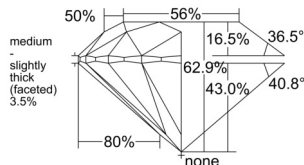

GIA®

FACSIMILE

GIA REPORT

7518306721

Verify this report at GIA.edu

GIA NATURAL DIAMOND DOSSIER®

January 29, 2025

GIA Report Number 7518306721

Shape and Cutting Style ..... Round Brilliant

Measurements ..... 4.47 - 4.50 x 2.82 mm

GRADING RESULTS

Carat Weight ..... 0.35 carat

Color Grade ..... E

Clarity Grade SI2

Cut Grade ..... Excellent

ADDITIONAL GRADING INFORMATION

Polish ..... Excellent

Symmetry ..... Excellent

Fluorescence ..... Medium Blue

Clarity Characteristics..... Cloud, Crystal

Inscription(s): GIA 7518306721

PROPORTIONS

Profile to actual proportions