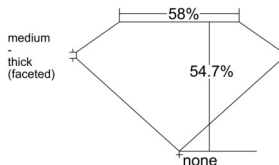

GIA®

FACSIMILE

GIA REPORT

7518285667

Verify this report at GIA.edu

GIA NATURAL DIAMOND DOSSIER®

January 24, 2025
GIA Report Number 7518285667
Shape and Cutting Style ..... Heart Brilliant
Measurements ..... 4.93 x 5.72 x 3.13 mm

GRADING RESULTS

Carat Weight ..... 0.50 carat
Color Grade ..... D
Clarity Grade VS1

ADDITIONAL GRADING INFORMATION

Polish ..... Excellent
Symmetry ..... Very Good
Fluorescence ..... Faint
Clarity Characteristics..... Crystal, Cavity, Cloud, Needle
Inspection(s): GIA 7518285667

PROPORTIONS

Profile not to actual proportions

GRADING SCALES

GIA COLOR SCALE		GIA CLARITY SCALE			
COLORLESS	D	VERY VERY SLIGHTLY INCLUDED	FLAWLESS		
	E		INTERNALLY FLAWLESS		
	F	VERY SLIGHTLY INCLUDED	VVS₁		
	G		VVS₂		
	H		VS₁		
	NEAR COLORLESS	I	SLIGHTLY INCLUDED	VS₂	
		J		SI₁	
		FAINT	K	INCLUDED	SI₂
			L		I₁
			M		I₂
VERT LIGHT	N	INCLUDED	I₃		
	O				
	P				
	Q				
	R				
	S				
LIGHT	T				
	U				
	V				
	W				
	X				
Y					
Z