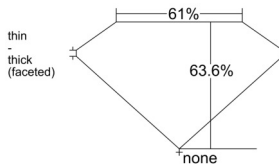

GIA®

FACSIMILE

GIA REPORT

7518213045

Verify this report at GIA.edu

GIA NATURAL DIAMOND DOSSIER®

January 15, 2025
GIA Report Number 7518213045
Shape and Cutting Style ..... Oval Brilliant
Measurements ..... 5.51 x 3.86 x 2.45 mm

GRADING RESULTS

Carat Weight ..... 0.32 carat
Color Grade ..... D
Clarity Grade VVS1

ADDITIONAL GRADING INFORMATION

Polish ..... Very Good
Symmetry ..... Excellent
Fluorescence ..... None
Clarity Characteristics..... Cloud, Pinpoint, Surface Graining
Inscription(s): GIA 7518213045

PROPORTIONS

Profile not to actual proportions

GRADING SCALES

GIA COLOR SCALE		GIA CLARITY SCALE			
COLORLESS	D	VERY VERY SLIGHTLY INCLUDED	FLAWLESS		
	E		INTERNALLY FLAWLESS		
	F	VERY SLIGHTLY INCLUDED	VVS₁		
	G		VVS₂		
	H		VS₁		
	NEAR COLORLESS	I	SLIGHTLY INCLUDED	VS₂	
		J		SI₁	
		FAINT	K	INCLUDED	SI₂
			L		I₁
			M		I₂
VERTICALLY LIGHT	N	INCLUDED	I₃		
	O				
	P				
	Q				
	R				
	S				
LIGHT	T				
	U				
	V				
	W				
	X				
Y					
Z