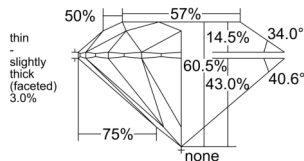

GIA®

FACSIMILE

GIA REPORT

7518144774

Verify this report at GIA.edu

GIA NATURAL DIAMOND DOSSIER®

January 07, 2025

GIA Report Number 7518144774

Shape and Cutting Style ..... Round Brilliant

Measurements ..... 4.91 - 4.95 x 2.98 mm

GRADING RESULTS

Carat Weight ..... 0.44 carat

Color Grade ..... E

Clarity Grade S11

Cut Grade ..... Excellent

ADDITIONAL GRADING INFORMATION

Polish ..... Excellent

Symmetry ..... Excellent

Fluorescence ..... Medium Blue

Clarity Characteristics ..... Cloud, Feather

Inscription(s): GIA 7518144774

PROPORTIONS

GRADING SCALES

GIA COLOR SCALE

COLOURESS	D
	E
	F
	G
	H
	I
	J
NEAR COLOURESS	K
	L
FAIN	M
	N
	O
	P
	R
	S
	T
	U
	V
	W
	X
	Y
LIGHT	Z

GIA CLARITY SCALE

	FLAWLESS
	INTERNALLY FLAWLESS
VERY VERY SLIGHTLY INCLUDED	VVS₁
	VVS₂
VERY SLIGHTLY INCLUDED	VS₁
	VS₂
SLIGHTLY INCLUDED	S1₁
	S1₂
	I₁
	I₂
INCLUDED	I₃

GIA CUT SCALE

	EXCELLENT
	VERY GOOD
	GOOD
	FAIR
	POOR