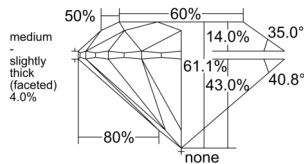

GIA®

FACSIMILE

GIA REPORT 7518109708

Verify this report at GIA.edu

GIA NATURAL DIAMOND DOSSIER®

January 01, 2025
GIA Report Number 7518109708
Shape and Cutting Style ..... Round Brilliant
Measurements ..... 5.37 - 5.41 x 3.29 mm

GRADING RESULTS

Carat Weight ..... 0.59 carat
Color Grade ..... F
Clarity Grade VVS1
Cut Grade ..... Excellent

ADDITIONAL GRADING INFORMATION

Polish ..... Excellent
Symmetry ..... Excellent
Fluorescence ..... None
Clarity Characteristics ..... Pinpoint, Feather
Inscription(s): GIA 7518109708

PROPORTIONS

Profile to actual proportions

GRADING SCALES

GIA COLOR SCALE

COLOURESS	D
	E
	F
	G
	H
	I
	J
NEAR COLOURESS	K
	L
Faint	M
	N
	O
	P
	Q
Very Light	R
	S
	T
	U
	V
	W
	X
	Y
Light	Z

GIA CLARITY SCALE

FLAWLESS	INTERNAL FLAWLESS	
		FLAWLESS
VERY VERY SLIGHTLY INCLUDED	VVS₁	
	VVS₂	
VERY SLIGHTLY INCLUDED	VS₁	
	VS₂	
SLIGHTLY INCLUDED	SI₁	
	SI₂	
INCLUDED	I₁	
	I₂	
	I₃	

GIA CUT SCALE

EXCELLENT	
	VERY GOOD
GOOD	
FAIR	
POOR