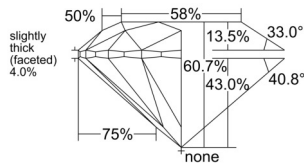

GIA®

FACSIMILE

GIA REPORT

7518060931

Verify this report at GIA.edu

GIA NATURAL DIAMOND DOSSIER®

December 25, 2024
GIA Report Number 7518060931
Shape and Cutting Style ..... Round Brilliant
Measurements ..... 6.18 - 6.22 x 3.77 mm

GRADING RESULTS

Carat Weight ..... 0.90 carat
Color Grade ..... H
Clarity Grade VVS2
Cut Grade ..... Excellent

ADDITIONAL GRADING INFORMATION

Polish ..... Excellent
Symmetry ..... Excellent
Fluorescence ..... None
Clarity Characteristics ..... Pinpoint
Inscription(s): GIA 7518060931

PROPORTIONS

Profile to actual proportions

GRADING SCALES

GIA COLOR SCALE

COLORESS	D
	E
	F
	G
	H
	I
	J
NEAR COLORESS	K
	L
FANIT	M
	N
	O
	P
VERY LIGHT	Q
	R
	S
	T
	U
	V
LIGHT	W
	X
	Y
	Z

GIA CLARITY SCALE

VERY VERY SLIGHTLY INCLUDED	FLAWLESS
	INTERNALLY FLAWLESS
VERY SLIGHTLY INCLUDED	VVS₁
	VVS₂
SLIGHTLY INCLUDED	VS₁
	VS₂
INCLUDED	SI₁
	SI₂
	I₁
	I₂
	I₃

GIA CUT SCALE

EXCELLENT
VERY GOOD
GOOD
FAIR
POOR