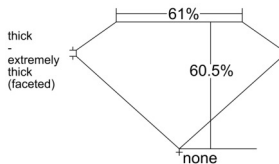

GIA®

FACSIMILE

GIA REPORT

7516972396

Verify this report at GIA.edu

GIA NATURAL DIAMOND DOSSIER®

April 24, 2025
GIA Report Number 7516972396
Shape and Cutting Style ..... Heart Brilliant
Measurements ..... 4.24 x 5.10 x 3.09 mm

GRADING RESULTS

Carat Weight ..... 0.40 carat
Color Grade ..... G
Clarity Grade VS2

ADDITIONAL GRADING INFORMATION

Polish ..... Excellent
Symmetry ..... Very Good
Fluorescence ..... None
Clarity Characteristics ..... Feather, Crystal, Cloud
Inscription(s): GIA 7516972396

PROPORTIONS

Profile not to actual proportions

GRADING SCALES

GIA COLOR SCALE		GIA CLARITY SCALE			
COLORLESS	D	VERY VERY SLIGHTLY INCLUDED	FLAWLESS		
	E		INTERNALLY FLAWLESS		
	F	VERY SLIGHTLY INCLUDED	VVS₁		
	G		VVS₂		
	H		VS₁		
	NEAR COLORLESS	I	SLIGHTLY INCLUDED	VS₂	
		J		SI₁	
		FAINT	K	INCLUDED	SI₂
			L		I₁
			M		I₂
VERT LIGHT	N	LIGHT	I₃		
	O				
	P				
	Q				
	R