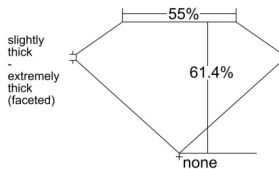

GIA®

FACSIMILE

GIA REPORT 7516759594

Verify this report at GIA.edu

GIA NATURAL DIAMOND DOSSIER®

March 29, 2025
GIA Report Number 7516759594
Shape and Cutting Style ..... Heart Brilliant
Measurements ..... 5.27 x 5.97 x 3.66 mm

GRADING RESULTS

Carat Weight ..... 0.70 carat
Color Grade ..... D
Clarity Grade SI2

ADDITIONAL GRADING INFORMATION

Polish ..... Very Good
Symmetry ..... Very Good
Fluorescence ..... None
Clarity Characteristics..... Cloud, Crystal
Inscription(s): GIA 7516759594

PROPORTIONS

Profile not to actual proportions

GRADING SCALES

GIA COLOR SCALE		GIA CLARITY SCALE		
COLORLESS	D	VERY VERY SLIGHTLY INCLUDED	FLAWLESS	
	E		INTERNALLY FLAWLESS	
	F		VVS₁	
	G		VVS₂	
	NEAR COLORLESS	H	VERY SLIGHTLY INCLUDED	VS₁
		I		VS₂
		J	SLIGHTLY INCLUDED	SI₁
		K		SI₂
	FAINT	L	INCLUDED	I₁
		M		I₂
N		I₃		
O				
VERT LIGHT		P		
		Q		
		R		
		S		
LIGHT	T			
	U			
	V			
	W			
	X			
	Y			
	Z