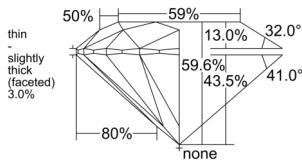

GIA®

FACSIMILE

GIA NATURAL DIAMOND DOSSIER®

March 28, 2025
GIA Report Number 7516755121
Shape and Cutting Style ..... Round Brilliant
Measurements ..... 5.79 - 5.83 x 3.46 mm

GRADING RESULTS

Carat Weight ..... 0.70 carat
Color Grade I
Clarity Grade S11
Cut Grade ..... Excellent

ADDITIONAL GRADING INFORMATION

Polish ..... Excellent
Symmetry ..... Excellent
Fluorescence ..... None
Clarity Characteristics..... Crystal, Needle, Feather
Inscription(s): GIA 7516755121

GIA REPORT 7516755121

Verify this report at GIA.edu

PROPORTIONS

Profile to actual proportions