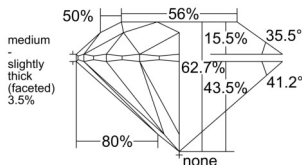

GIA®

FACSIMILE

GIA REPORT 7516610939

Verify this report at gia.edu

GIA NATURAL DIAMOND DOSSIER®

March 12, 2025
GIA Report Number 7516610939
Shape and Cutting Style ..... Round Brilliant
Measurements ..... 5.06 - 5.08 x 3.18 mm

GRADING RESULTS

Carat Weight ..... 0.50 carat
Color Grade ..... D
Clarity Grade VS2
Cut Grade ..... Excellent

ADDITIONAL GRADING INFORMATION

Polish ..... Excellent
Symmetry ..... Excellent
Fluorescence ..... None
Clarity Characteristics ..... Cloud, Crystal
Inscription(s): GIA 7516610939

PROPORTIONS

Profile to actual proportions

GRADING SCALES

GIA COLOR SCALE

COLORED	D
	E
	F
	G
	H
	I
	J
NEAR COLORLESS	K
	L
	M
Faint	N
	O
	P
	Q
	R
	S
	T
	U
	V
	W
	X
	Y
Light	Z

GIA CLARITY SCALE

FLAWLESS	VERY VERY SLIGHTLY INCLUDED	VS₁	VS₂	VS₁	VS₂	SI₁	SI₂	I₁	I₂	I₃		
											FLAWLESS	INTERNALLY FLAWLESS

GIA CUT SCALE

EXCELLENT
VERY GOOD
GOOD
FAIR
POOR