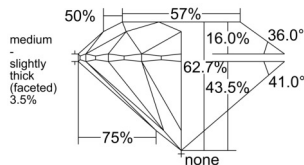

GIA®

FACSIMILE

GIA REPORT

7516511941

Verify this report at GIA.edu

GIA NATURAL DIAMOND DOSSIER®

March 03, 2025
GIA Report Number 7516511941
Shape and Cutting Style ..... Round Brilliant
Measurements ..... 4.80 - 4.83 x 3.02 mm

GRADING RESULTS

Carat Weight ..... 0.43 carat
Color Grade ..... E
Clarity Grade VS2
Cut Grade ..... Excellent

ADDITIONAL GRADING INFORMATION

Polish ..... Excellent
Symmetry ..... Excellent
Fluorescence ..... Medium Blue
Clarity Characteristics ..... Crystal, Cloud
Inscription(s): GIA 7516511941

PROPORTIONS

Profile to actual proportions