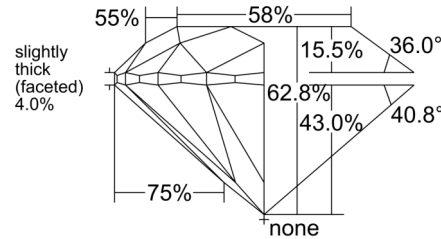

### GRADING RESULTS

Carat Weight ..... 1.40 carat

Color Grade ..... G

Clarity Grade ..... VS1

Cut Grade ..... Excellent

### PROPORTIONS

Profile to actual proportions

### CLARITY CHARACTERISTICS