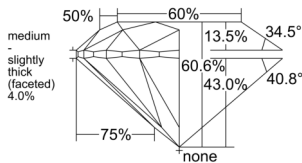

GIA®

FACSIMILE

GIA NATURAL DIAMOND DOSSIER®

March 06, 2025
GIA Report Number 7516417955
Shape and Cutting Style ..... Round Brilliant
Measurements ..... 5.10 - 5.12 x 3.10 mm

GRADING RESULTS

Carat Weight ..... 0.50 carat
Color Grade ..... E
Clarity Grade VVS1
Cut Grade ..... Excellent

ADDITIONAL GRADING INFORMATION

Polish ..... Excellent
Symmetry ..... Excellent
Fluorescence ..... None
Clarity Characteristics ..... Pinpoint
Inscription(s): GIA 7516417955

GIA REPORT 7516417955

Verify this report at GIA.edu

PROPORTIONS

Profile to actual proportions

GRADING SCALES

GIA COLOR SCALE	GIA CLARITY SCALE	GIA CUT SCALE	
D	FLAWLESS	EXCELLENT	
E	INTERNALLY FLAWLESS		
F		VVS₁	VERY GOOD
G	VVS₂		
H	VS₁	GOOD	
I	VS₂		
J	SI₁	FAIR	
K	SI₂		
L	I₁	POOR	
M	I₂		
N	I₃		
O			
P			
Q			
R			
S			
T			
U			
V			
W			
X			
Y			
Z