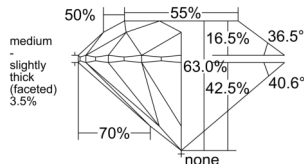

GIA®

FACSIMILE

GIA REPORT 7516411069

Verify this report at GIA.edu

GIA NATURAL DIAMOND DOSSIER®

February 13, 2025
GIA Report Number 7516411069
Shape and Cutting Style ..... Round Brilliant
Measurements ..... 5.99 - 6.03 x 3.78 mm

GRADING RESULTS

Carat Weight ..... 0.85 carat
Color Grade ..... E
Clarity Grade VVS1
Cut Grade ..... Excellent

ADDITIONAL GRADING INFORMATION

Polish ..... Excellent
Symmetry ..... Excellent
Fluorescence ..... Medium Blue
Clarity Characteristics..... Needle, Pinpoint
Inscription(s): GIA 7516411069

PROPORTIONS

Profile to actual proportions