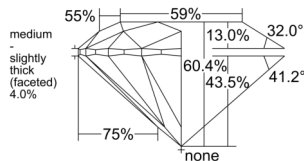

GIA®

FACSIMILE

GIA REPORT 7516297055

Verify this report at GIA.edu

GIA NATURAL DIAMOND DOSSIER®

January 28, 2025
GIA Report Number 7516297055
Shape and Cutting Style ..... Round Brilliant
Measurements ..... 5.76 - 5.78 x 3.49 mm

GRADING RESULTS

Carat Weight ..... 0.71 carat
Color Grade ..... E
Clarity Grade VS1
Cut Grade ..... Excellent

ADDITIONAL GRADING INFORMATION

Polish ..... Excellent
Symmetry ..... Excellent
Fluorescence ..... None
Clarity Characteristics..... Crystal, Feather, Needle, Pinpoint
Inscription(s): GIA 7516297055

PROPORTIONS

Profile to actual proportions