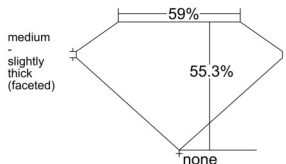

GIA®

FACSIMILE

GIA REPORT

7516285668

Verify this report at GIA.edu

GIA NATURAL DIAMOND DOSSIER®

January 27, 2025
GIA Report Number 7516285668
Shape and Cutting Style ..... Heart Brilliant
Measurements ..... 4.91 x 5.70 x 3.15 mm

GRADING RESULTS

Carat Weight ..... 0.51 carat
Color Grade ..... D
Clarity Grade VS1

ADDITIONAL GRADING INFORMATION

Polish ..... Excellent
Symmetry ..... Excellent
Fluorescence ..... Faint
Clarity Characteristics..... Feather, Cavity, Pinpoint
Inscription(s): GIA 7516285668

PROPORTIONS

Profile not to actual proportions

GRADING SCALES

GIA COLOR SCALE		GIA CLARITY SCALE			
COLORLESS	D	VERY VERY SLIGHTLY INCLUDED	FLAWLESS		
	E		INTERNALLY FLAWLESS		
	F	VERY SLIGHTLY INCLUDED	VVS₁		
	G		VVS₂		
	H		VS₁		
	NEAR COLORLESS	I	SLIGHTLY INCLUDED	VS₂	
		J		SI₁	
		FAINT	K	INCLUDED	SI₂
			L		I₁
			M		I₂
VERT LIGHT	N	LIGHT	I₃		
	O				
	P				
	Q				
	R