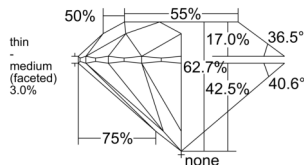

GIA®

FACSIMILE

GIA REPORT

7516239084

Verify this report at GIA.edu

GIA NATURAL DIAMOND DOSSIER®

January 20, 2025
GIA Report Number 7516239084
Shape and Cutting Style ..... Round Brilliant
Measurements ..... 5.92 - 5.95 x 3.72 mm

GRADING RESULTS

Carat Weight ..... 0.80 carat
Color Grade I
Clarity Grade VVS1
Cut Grade ..... Excellent

ADDITIONAL GRADING INFORMATION

Polish ..... Excellent
Symmetry ..... Excellent
Fluorescence ..... None
Clarity Characteristics ..... Pinpoint
Inscription(s): GIA 7516239084

PROPORTIONS

GRADING SCALES

GIA COLOR SCALE

COLORLESS	D
	E
	F
	G
	H
	I
NEAR COLORLESS	J
	K
	L
FAIN	M
	N
	O
	P
VERY LIGHT	Q
	R
	S
	T
	U
	V
	W
	X
	Y
LIGHT	Z

GIA CLARITY SCALE

FLAWLESS	VERY VERY SLIGHTLY INCLUDED	VVS₁	
			VVS₂
INTERNALLY FLAWLESS	VERY SLIGHTLY INCLUDED	VS₁	
		VS₂	
SLIGHTLY INCLUDED	INCLUDED	I₁	
		I₂	
		I₃	

GIA CUT SCALE

EXCELLENT
VERY GOOD
GOOD
FAIR
POOR