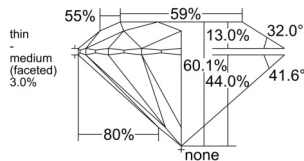

GIA®

FACSIMILE

GIA REPORT

7516146531

Verify this report at GIA.edu

GIA NATURAL DIAMOND DOSSIER®

January 07, 2025
GIA Report Number 7516146531
Shape and Cutting Style ..... Round Brilliant
Measurements ..... 6.37 - 6.39 x 3.84 mm

GRADING RESULTS

Carat Weight ..... 0.93 carat
Color Grade ..... D
Clarity Grade S11
Cut Grade ..... Excellent

ADDITIONAL GRADING INFORMATION

Polish ..... Excellent
Symmetry ..... Excellent
Fluorescence ..... None
Clarity Characteristics..... Cloud, Crystal, Feather
Inscription(s): GIA 7516146531

PROPORTIONS

Profile to actual proportions