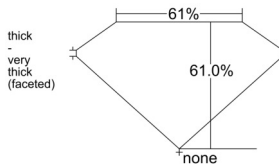

GIA®

FACSIMILE

GIA REPORT

7513843511

Verify this report at GIA.edu

GIA NATURAL DIAMOND DOSSIER®

April 09, 2025
GIA Report Number 7513843511
Shape and Cutting Style ..... Oval Brilliant
Measurements ..... 6.27 x 4.44 x 2.71 mm

GRADING RESULTS

Carat Weight ..... 0.50 carat
Color Grade ..... D
Clarity Grade SI2

ADDITIONAL GRADING INFORMATION

Polish ..... Very Good
Symmetry ..... Very Good
Fluorescence ..... None
Clarity Characteristics..... Feather, Crystal, Cloud
Inscription(s): GIA 7513843511

PROPORTIONS

Profile not to actual proportions

GRADING SCALES

GIA COLOR SCALE		GIA CLARITY SCALE			
COLORLESS	D	VERY VERY SLIGHTLY INCLUDED	FLAWLESS		
	E		INTERNALLY FLAWLESS		
	F	VERY SLIGHTLY INCLUDED	VVS₁		
	G		VVS₂		
	H		VS₁		
	NEAR COLORLESS	I	SLIGHTLY INCLUDED	VS₂	
		J		SI₁	
		FAINT	K	INCLUDED	SI₂
			L		I₁
			M		I₂
VERT LIGHT	N	LIGHT	I₃		
	O				
	P				
	Q				
	R