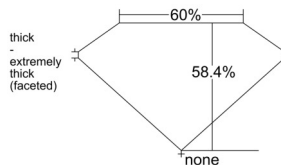

GIA®

FACSIMILE

GIA REPORT 7513620830

Verify this report at gia.edu

GIA NATURAL DIAMOND DOSSIER®

March 17, 2025
GIA Report Number 7513620830
Shape and Cutting Style ..... Heart Brilliant
Measurements ..... 5.43 x 6.36 x 3.71 mm

GRADING RESULTS

Carat Weight ..... 0.80 carat
Color Grade ..... D
Clarity Grade VS1

ADDITIONAL GRADING INFORMATION

Polish ..... Excellent
Symmetry ..... Very Good
Fluorescence ..... None
Clarity Characteristics..... Feather, Cloud
Inscription(s): GIA 7513620830

PROPORTIONS

Profile not to actual proportions

GRADING SCALES

GIA COLOR SCALE		GIA CLARITY SCALE	
COLORLESS	D	VERY VERY SLIGHTLY INCLUDED	FLAWLESS
	E		INTERNALLY FLAWLESS
	F		VVS₁
	G		VVS₂
	H		VS₁
	I		VS₂
	J		SI₁
	K		SI₂
	L		I₁
	M		I₂
NEAR COLORLESS	N	SLIGHTLY INCLUDED	I₃
	O		
	P		
	Q		
FAINT	R		
	S		
	T		
	U		
VERY LIGHT	V		
	W		
	X		
	Y		
LIGHT	Z