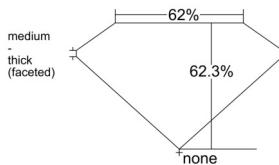

GIA®

FACSIMILE

GIA REPORT 7513467722

Verify this report at GIA.edu

GIA NATURAL DIAMOND DOSSIER®

February 19, 2025
GIA Report Number 7513467722
Shape and Cutting Style ..... Pear Brilliant
Measurements ..... 7.69 x 5.00 x 3.11 mm

GRADING RESULTS

Carat Weight ..... 0.70 carat
Color Grade ..... H
Clarity Grade VS1

ADDITIONAL GRADING INFORMATION

Polish ..... Very Good
Symmetry ..... Excellent
Fluorescence ..... None
Clarity Characteristics..... Crystal, Needle, Pinpoint
Inscription(s): GIA 7513467722

PROPORTIONS

Profile not to actual proportions

GRADING SCALES

GIA COLOR SCALE		GIA CLARITY SCALE			
COLORLESS	D	VERY VERY SLIGHTLY INCLUDED	FLAWLESS		
	E		INTERNALLY FLAWLESS		
	F		VVS₁		
	NEAR COLORLESS	G	VERY SLIGHTLY INCLUDED	VVS₂	
		H		VS₁	
		FANT	I	SLIGHTLY INCLUDED	VS₂
			J		SI₁
	LIGHT	K	INCLUDED	SI₂	
		L		I₁	
		M		I₂	
VERY LIGHT		N	INCLUDED	I₃	
		O			
		P			
LIGHT		Q			
		R			
	S				
	T				
	Z