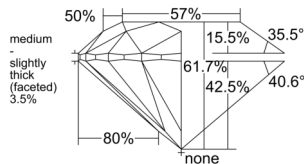

GIA®

FACSIMILE

GIA REPORT

7513130316

Verify this report at GIA.edu

GIA NATURAL DIAMOND DOSSIER®

January 28, 2025
GIA Report Number 7513130316
Shape and Cutting Style ..... Round Brilliant
Measurements ..... 5.47 - 5.49 x 3.38 mm

GRADING RESULTS

Carat Weight ..... 0.63 carat
Color Grade ..... D
Clarity Grade S11
Cut Grade ..... Excellent

ADDITIONAL GRADING INFORMATION

Polish ..... Excellent
Symmetry ..... Excellent
Fluorescence ..... Faint
Clarity Characteristics..... Cloud, Crystal, Feather
Inscription(s): GIA 7513130316

PROPORTIONS

GRADING SCALES

GIA COLOR SCALE

COLORED	D
	E
	F
	G
	H
	I
	J
	K
	L
	M
	N
	O
	P
	R
	S
	T
	U
	V
	W
	X
	Y
	Z

GIA CLARITY SCALE

FLAWLESS	VERY VERY SLIGHTLY INCLUDED	VS₁	VS₂	SI₁	SI₂	I₁	I₂	I₃	
									FLAWLESS
INTERNALLY FLAWLESS	VERY SLIGHTLY INCLUDED								

GIA CUT SCALE

EXCELLENT
VERY GOOD
GOOD
FAIR
POOR